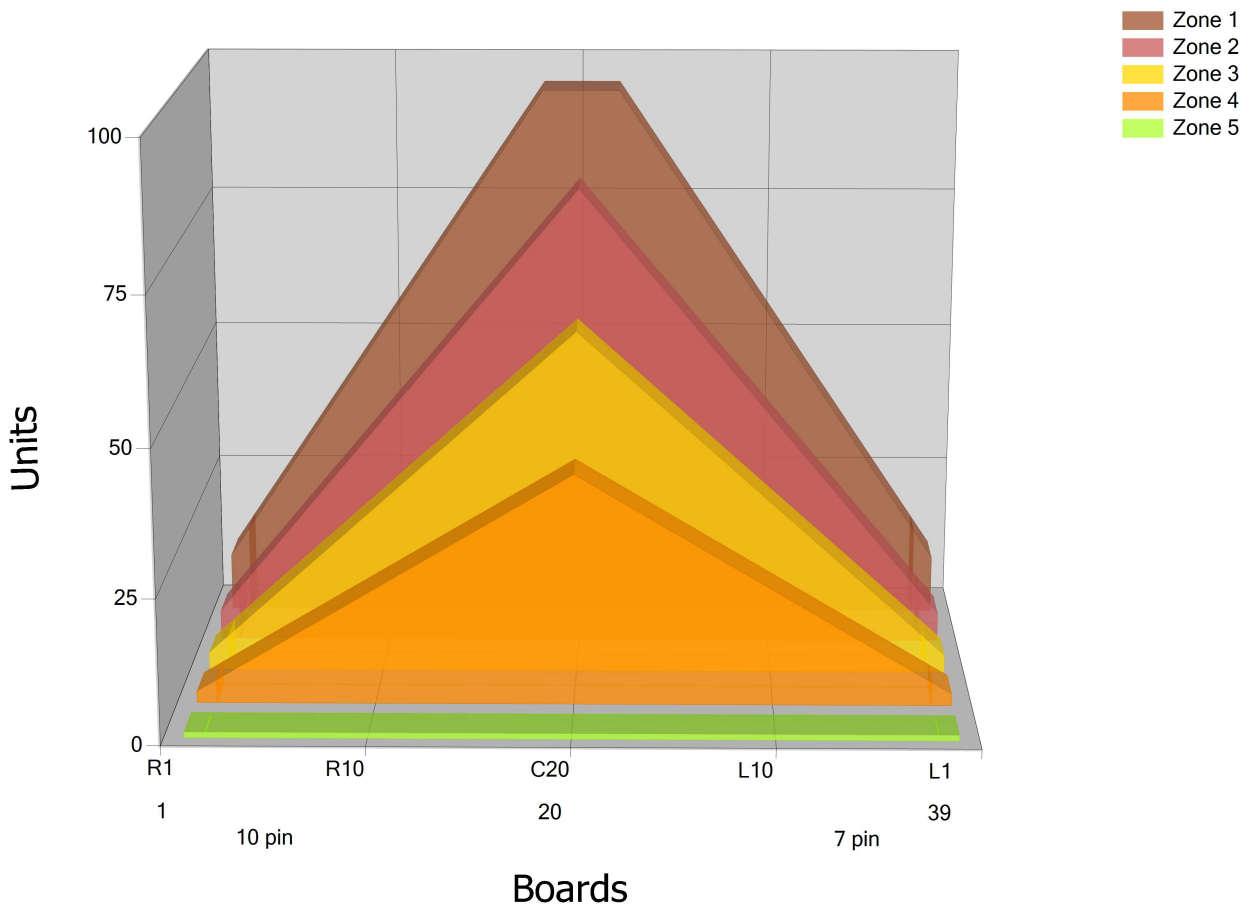

## Zone Configuration

Cleaner Transition

Mode: Clean and Condition

Speed: Quick Clean

Start Cleaner Spray: 0 Feet

Start Squeegee: 0 Feet

Start Conditioning: 6 Inches

Split Pattern: No

Zone 1	Avg	Ratio	Zone 2	Avg	Ratio
Left	30.0	3.2 : 1	Left	21.0	3.6 : 1
Right	30.0	3.2 : 1	Right	21.0	3.6 : 1
Center	95.0		Center	76.2	

Zone 3	Avg	Ratio	Zone 4	Avg	Ratio
Left	15.0	3.8 : 1	Left	10.0	3.8 : 1
Right	15.0	3.8 : 1	Right	10.0	3.8 : 1
Center	56.4		Center	37.6	

Zone 5	Avg	Ratio
Left	1.0	1.0 : 1
Right	1.0	1.0 : 1
Center	1.0	