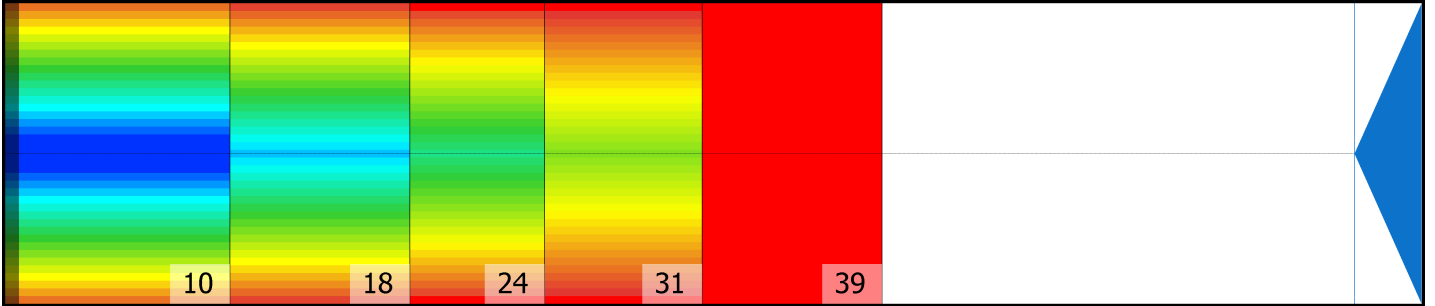

## Zone Configuration

Cleaner Transition

Mode: Clean and Condition

Speed: Quick Clean

Start Cleaner Spray: 0 Feet

Start Squeegee: 0 Feet

Start Conditioning: 6 Inches

Split Pattern: No

Zone 1	Avg	Ratio	Zone 2	Avg	Ratio
Left	30.0	3.2 : 1	Left	21.0	3.6 : 1
Right	30.0	3.2 : 1	Right	21.0	3.6 : 1
Center	95.0		Center	76.2	

Zone 3	Avg	Ratio	Zone 4	Avg	Ratio
Left	15.0	3.8 : 1	Left	10.0	3.8 : 1
Right	15.0	3.8 : 1	Right	10.0	3.8 : 1
Center	56.4		Center	37.6	

Zone 5	Avg	Ratio
Left	1.0	1.0 : 1
Right	1.0	1.0 : 1
Center	1.0	